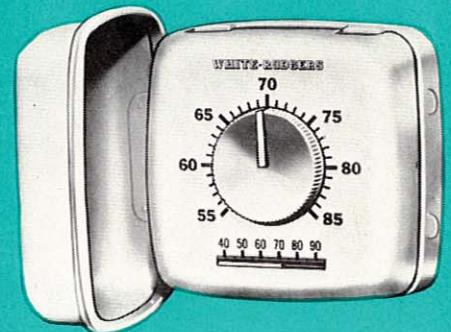

THE *Fashion* THERMOSTAT
by WHITE-RODGERS

sets the new style trend...
completely out-fashions all others

The only thermostat with ALL THESE FEATURES...

■ **THE RIGHT SHAPE**

Soft contours harmonize with any room furnishings — modern, period or traditional.

■ **THE RIGHT COLOR**

Neutral Adobe Beige blends with any home decorating color scheme (see other side).

■ **HINGED COVER**

Ends "mechanical look" — dial, indicator and thermometer are concealed.

■ **CAN BE PAINTED**

Easily painted if desired . . . practically disappears into the wall.

The Mark of Distinction
designed by **RAYMOND LOEWY**
LOOK FOR IT ON ALL WHITE-RODGERS CONTROLS

R-1488

WHITE-RODGERS COMPANY
1209 CASS AVE. • ST. LOUIS 6, MO.

Fashion
...today's trend
for Heating and
Air Conditioning

BULK RATE
U. S. Postage
PAID
St. Louis, Mo.
Permit No. 1234