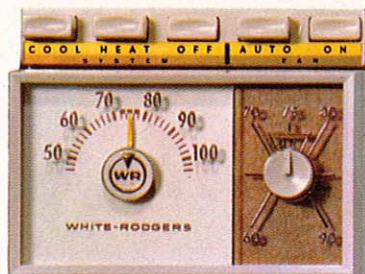

Types Available: 120-215, Heating
121-215, Cooling
125-215, Heating-Cooling

Features of D'LUXline and PushButton Thermostats

Sealed Mercury Contacts
Lifetime protection against
dirt, dust and corrosion.

Adjustable Anticipation
Easy-to-set dial matches
any primary control.

Exclusive Level-Bubble
Fast, level-sure mounting
for accurate calibration.

Knob-Type Adjustment
Easy to see and adjust, with
large dial and thermometer.