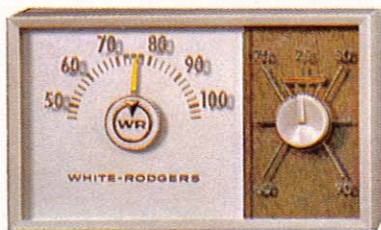

**NEW PERFECT PERFORMANCE WATER VALVES
AND THERMOSTATS**

*soundly engineered!
solidly constructed!
sensibly priced!*

WHITE-RODGERS

TIMES change... THERMOSTATS should, too!

These new ~~STRAIGHT-LINE~~'stats
by White-Rodgers
match the modern mode...
let you pocket more profits