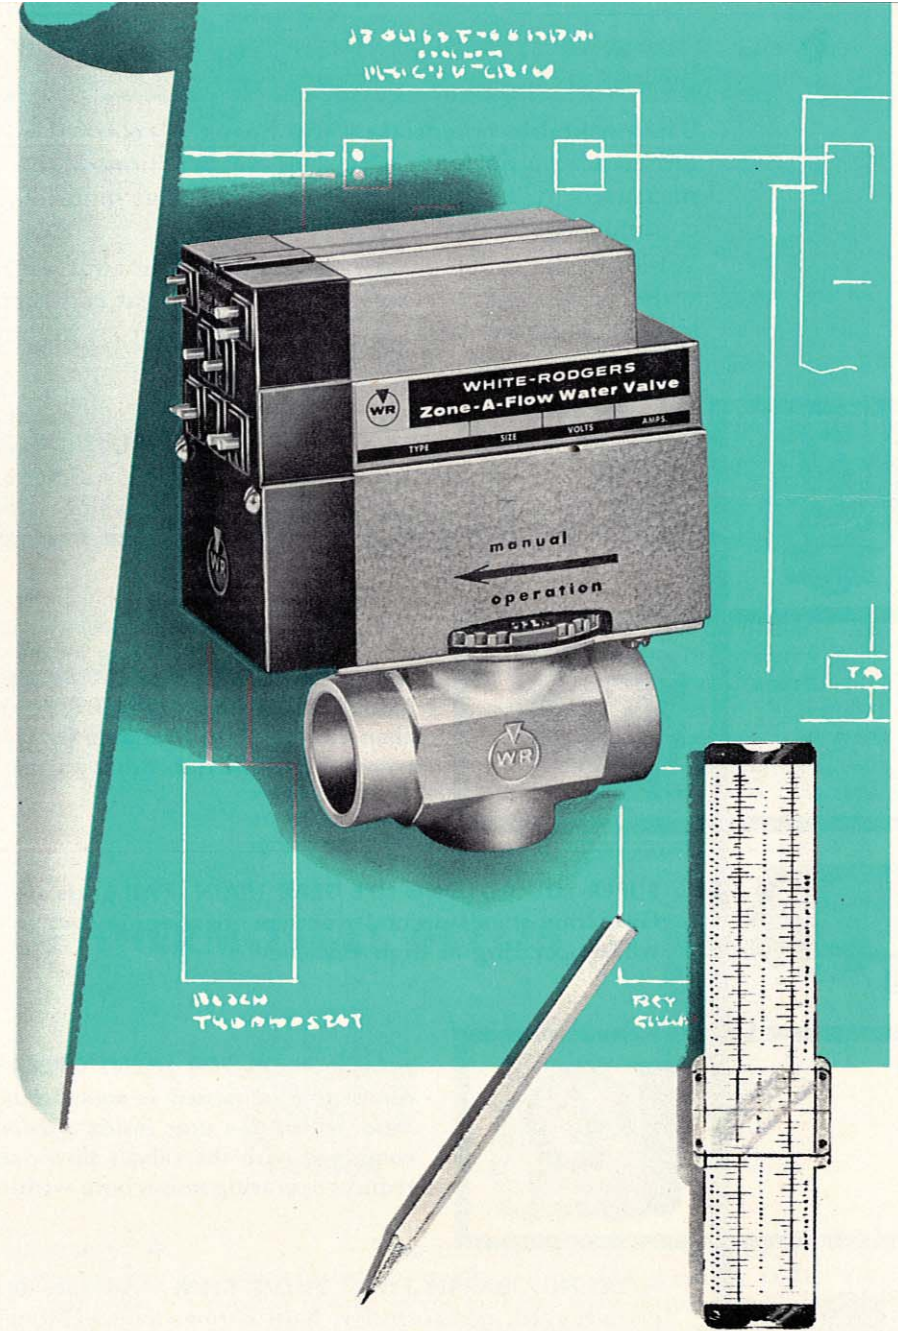

**NOW... the
unfailing
quality
that's required
for
trouble-free
hydronic
zone control**

**NEW PERFECT PERFORMANCE WATER VALVES
AND THERMOSTATS**

*soundly engineered!
solidly constructed!
sensibly priced!*