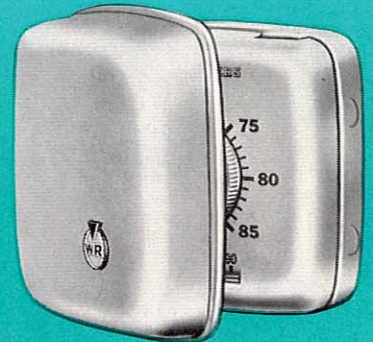

THE *Fashion* THERMOSTAT
by WHITE-RODGERS

sets the new style trend...
completely out-fashions all others

The only thermostat with ALL THESE FEATURES...

■ **THE RIGHT SHAPE**

Soft contours harmonize with any room furnishings — modern, period or traditional.

■ **THE RIGHT COLOR**

Neutral Adobe Beige blends with any home decorating color scheme (see other side).

■ **HINGED COVER**

Ends "mechanical look" — dial, indicator and thermometer are concealed.

■ **CAN BE PAINTED**

Easily painted if desired . . . practically disappears into the wall.

The Mark of Distinction
designed by **RAYMOND LOEWY**
LOOK FOR IT ON ALL WHITE-RODGERS CONTROLS

R-1488

WHITE-RODGERS COMPANY
1209 CASS AVE. • ST. LOUIS 6, MO.

Fashion
...today's trend
for Heating and
Air Conditioning

BULK RATE
U. S. Postage
PAID
St. Louis, Mo.
Permit No. 1234