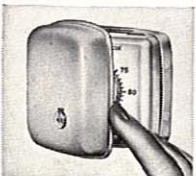

Raymond Loewy,
internationally famous
industrial designer